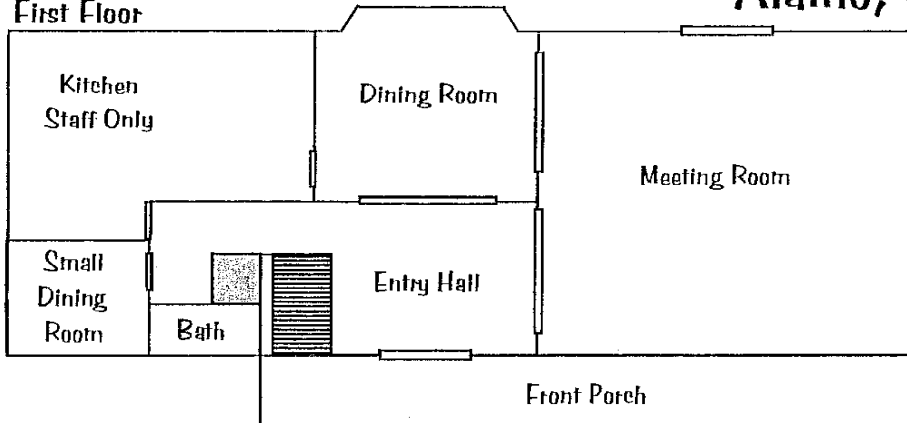

Westminster Retreat

Manor (Capacity: 30)
Phone (925) 831-9703

Lodge (Capacity: 20)
Phone (925) 831-9706

Alamo, California

First Floor

Second Floor

To Enhance Your Program:

- Swimming Pool (Seasonal)
- Volleyball
- Horseshoes
- Ping Pong
- Piano
- Meditation Garden
- Hiking in Las Tampus Regional Park

First Floor

Second Floor

* indicates rooms with half walls