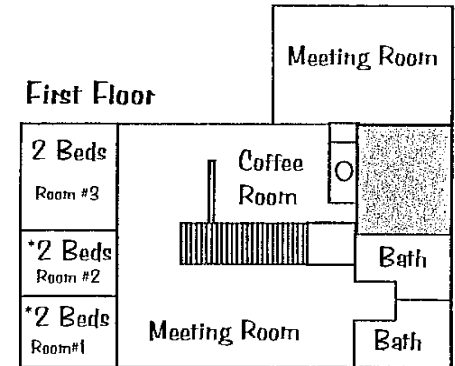

Westminster Retreat

Manor (Capacity: 30)
Phone (925) 831-9703

Lodge (Capacity: 20)
Phone (925) 831-9706

Alamo, California

First Floor

Second Floor

To Enhance Your Program:

- Swimming Pool (Seasonal)
- Volleyball
- Horseshoes
- Ping Pong
- Piano
- Meditation Garden
- Hiking in Las Tampus Regional Park

First Floor

Second Floor

* indicates rooms with half walls