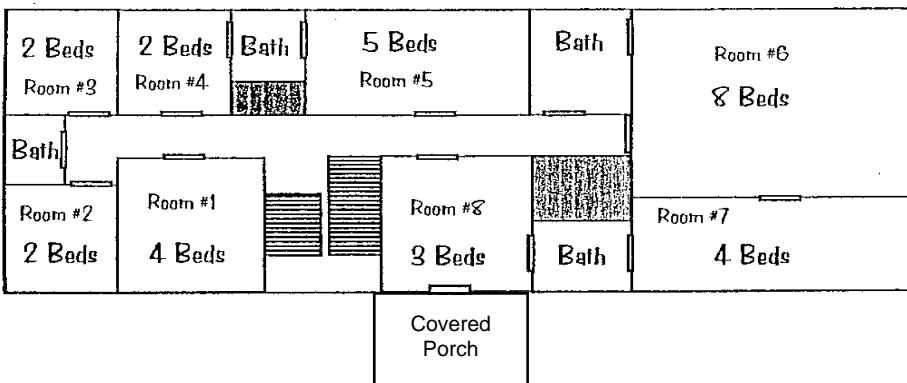

Westminster Retreat

Manor (Capacity: 30)
Phone (925) 831-9703

Lodge (Capacity: 20)
Phone (925) 831-9706

Alamo, California

First Floor

Second Floor

To Enhance Your Program:

- Swimming Pool (Seasonal)
- Volleyball
- Horseshoes
- Ping Pong
- Piano
- Meditation Garden
- Hiking in Las Tampus Regional Park

First Floor

Second Floor

* indicates rooms with half walls