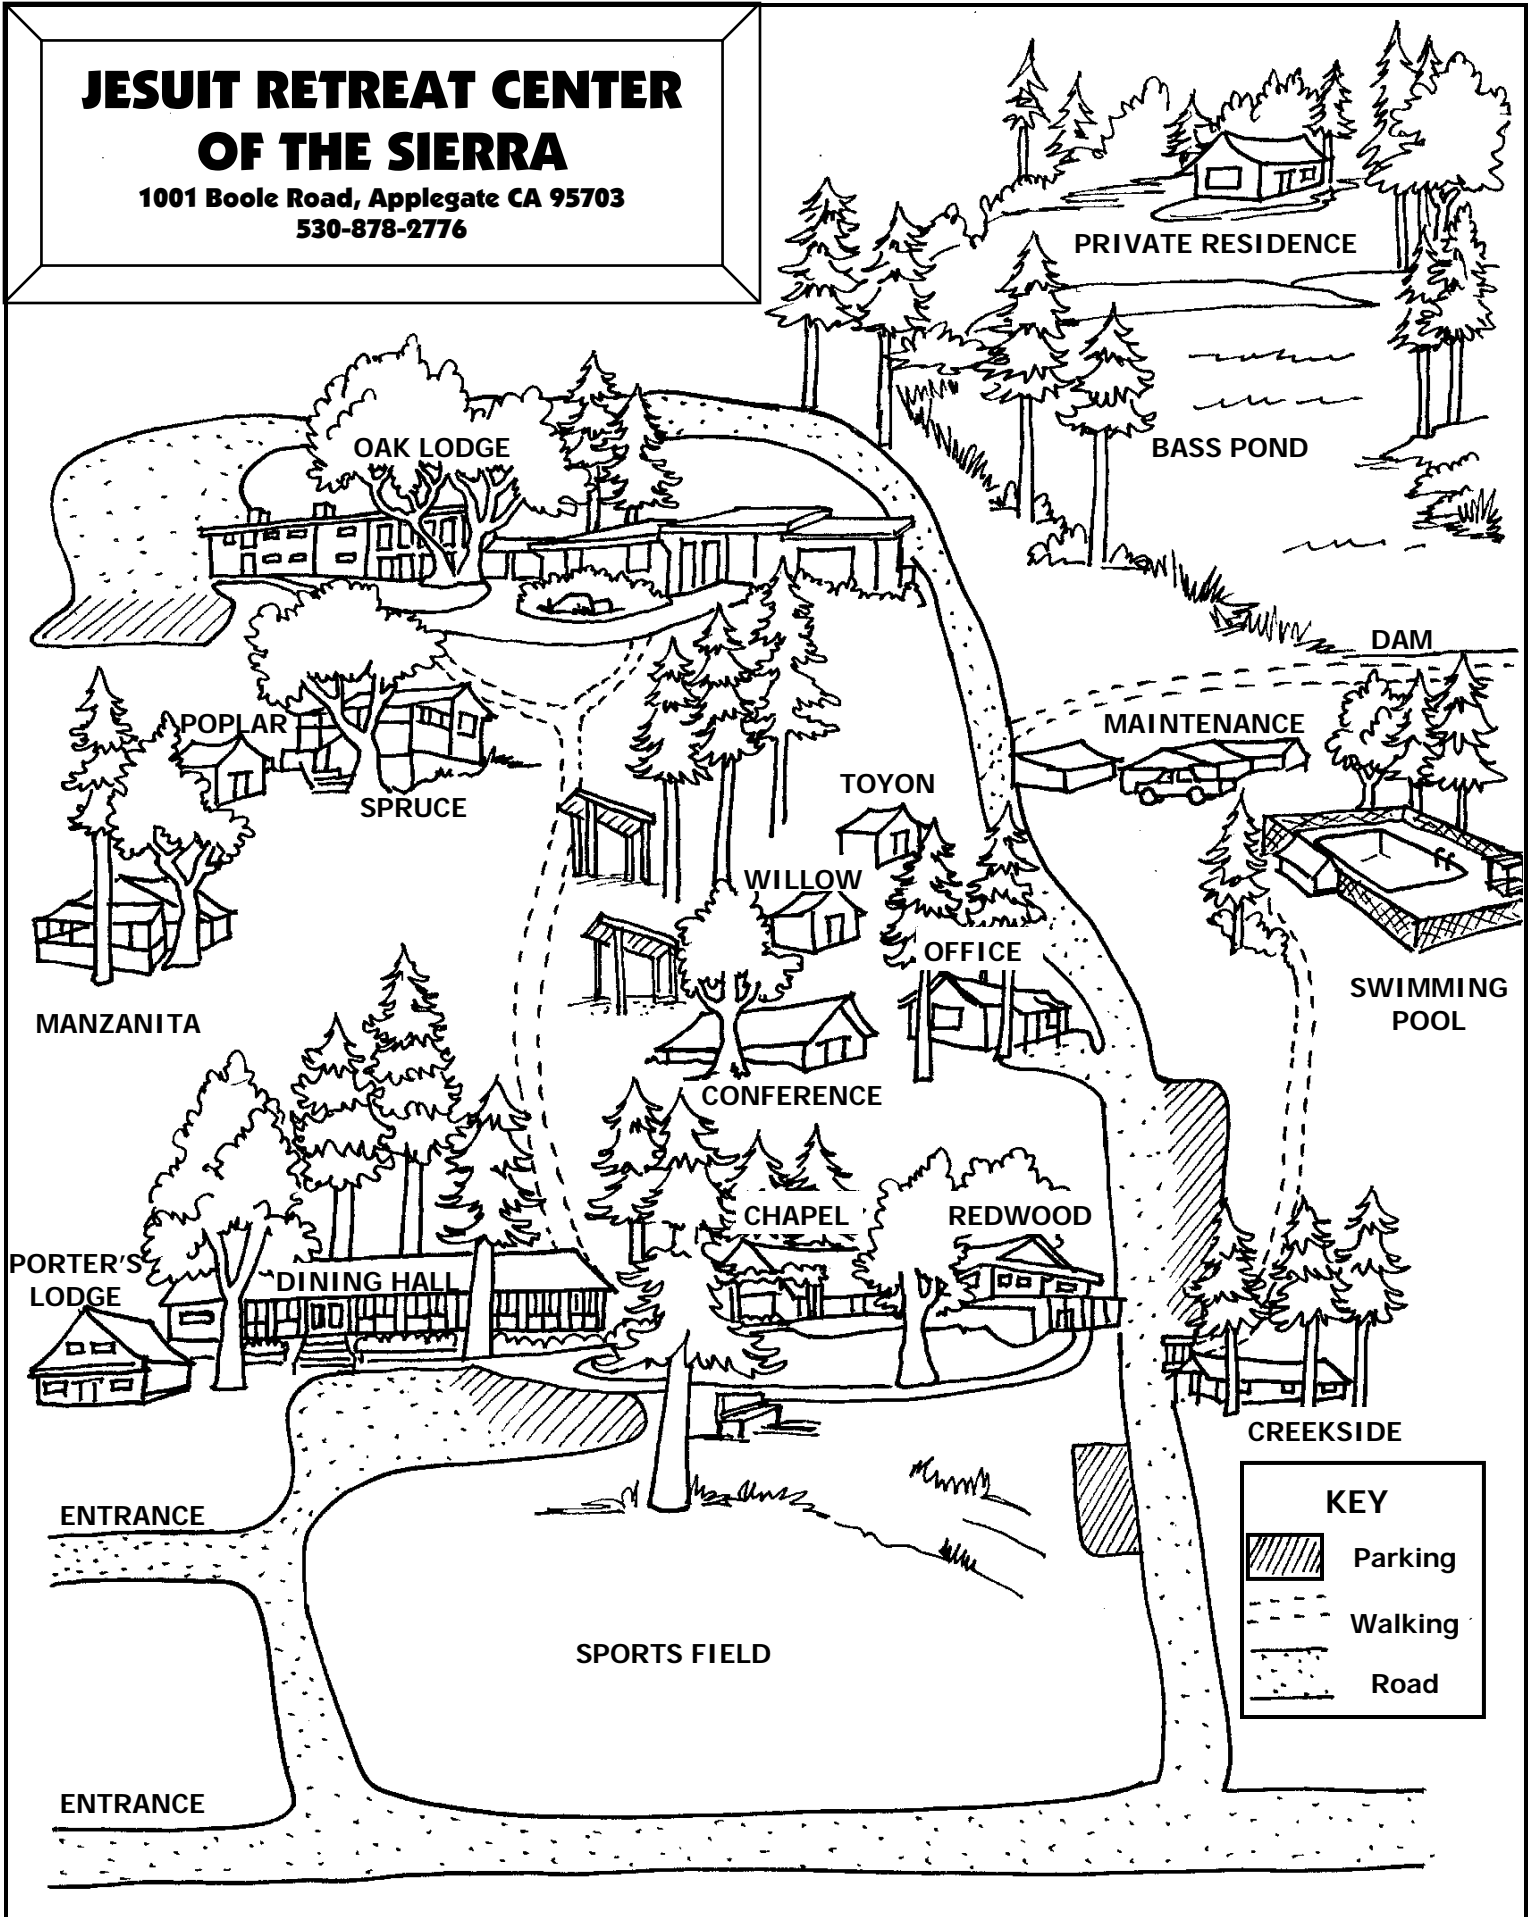

JESUIT RETREAT CENTER OF THE SIERRA

1001 Boole Road, Applegate CA 95703
530-878-2776

KEY	
	Parking
	Walking
	Road