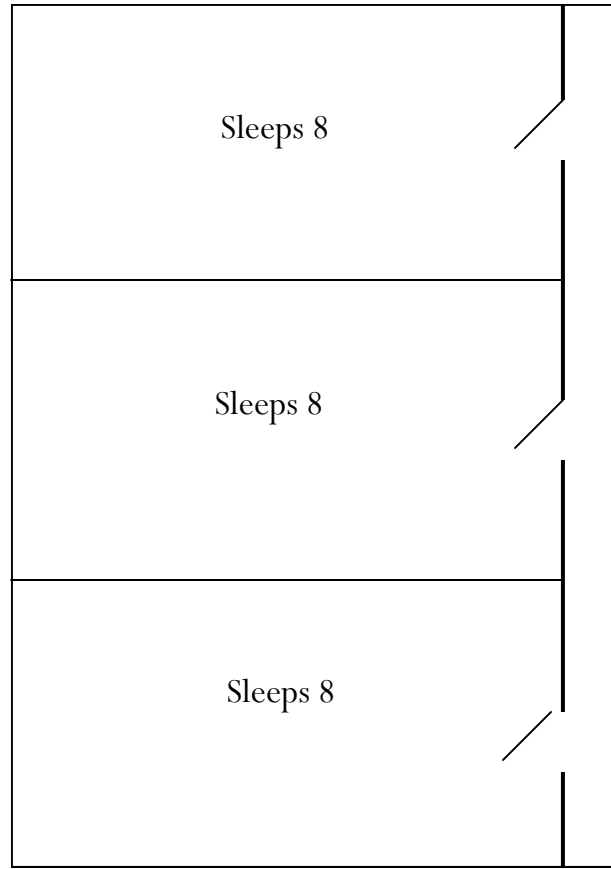

Valley of the Moon Camp

Cabin #4

Cabin #5

Gable Cottage

Sleeps 4

Valley of the Moon Camp