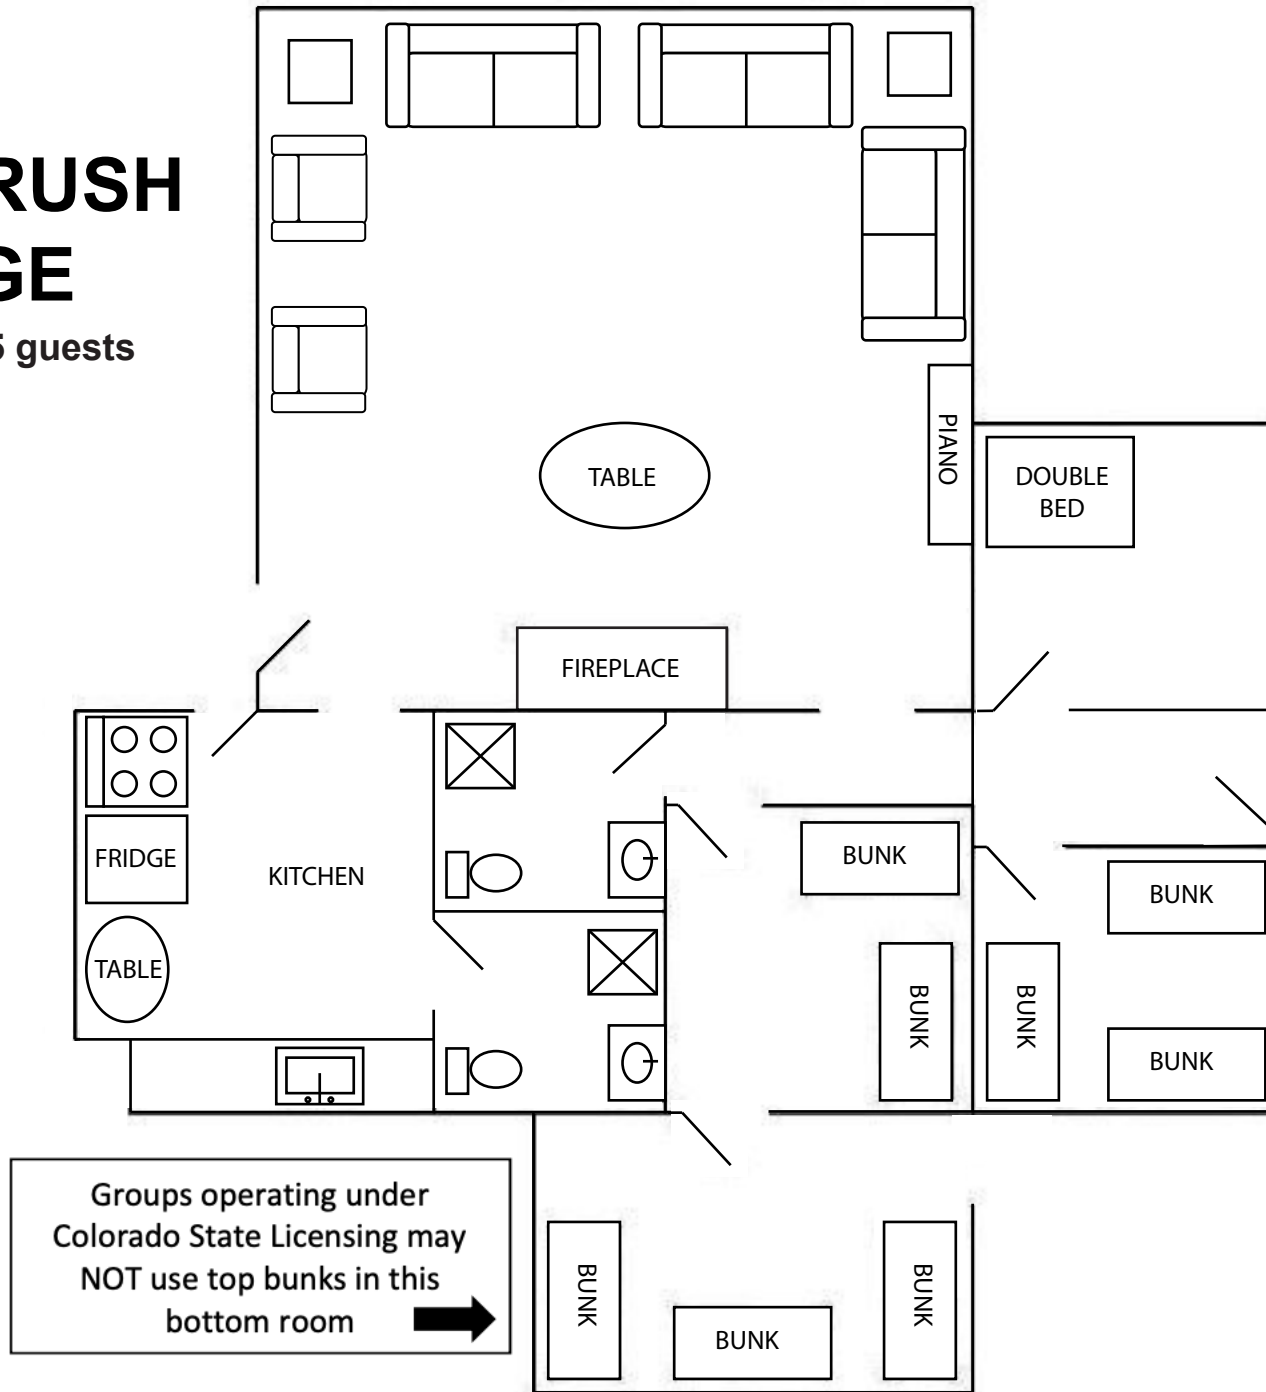

PAINTBRUSH LODGE

Sleeps up to 15 guests

Groups operating under Colorado State Licensing may NOT use top bunks in this bottom room