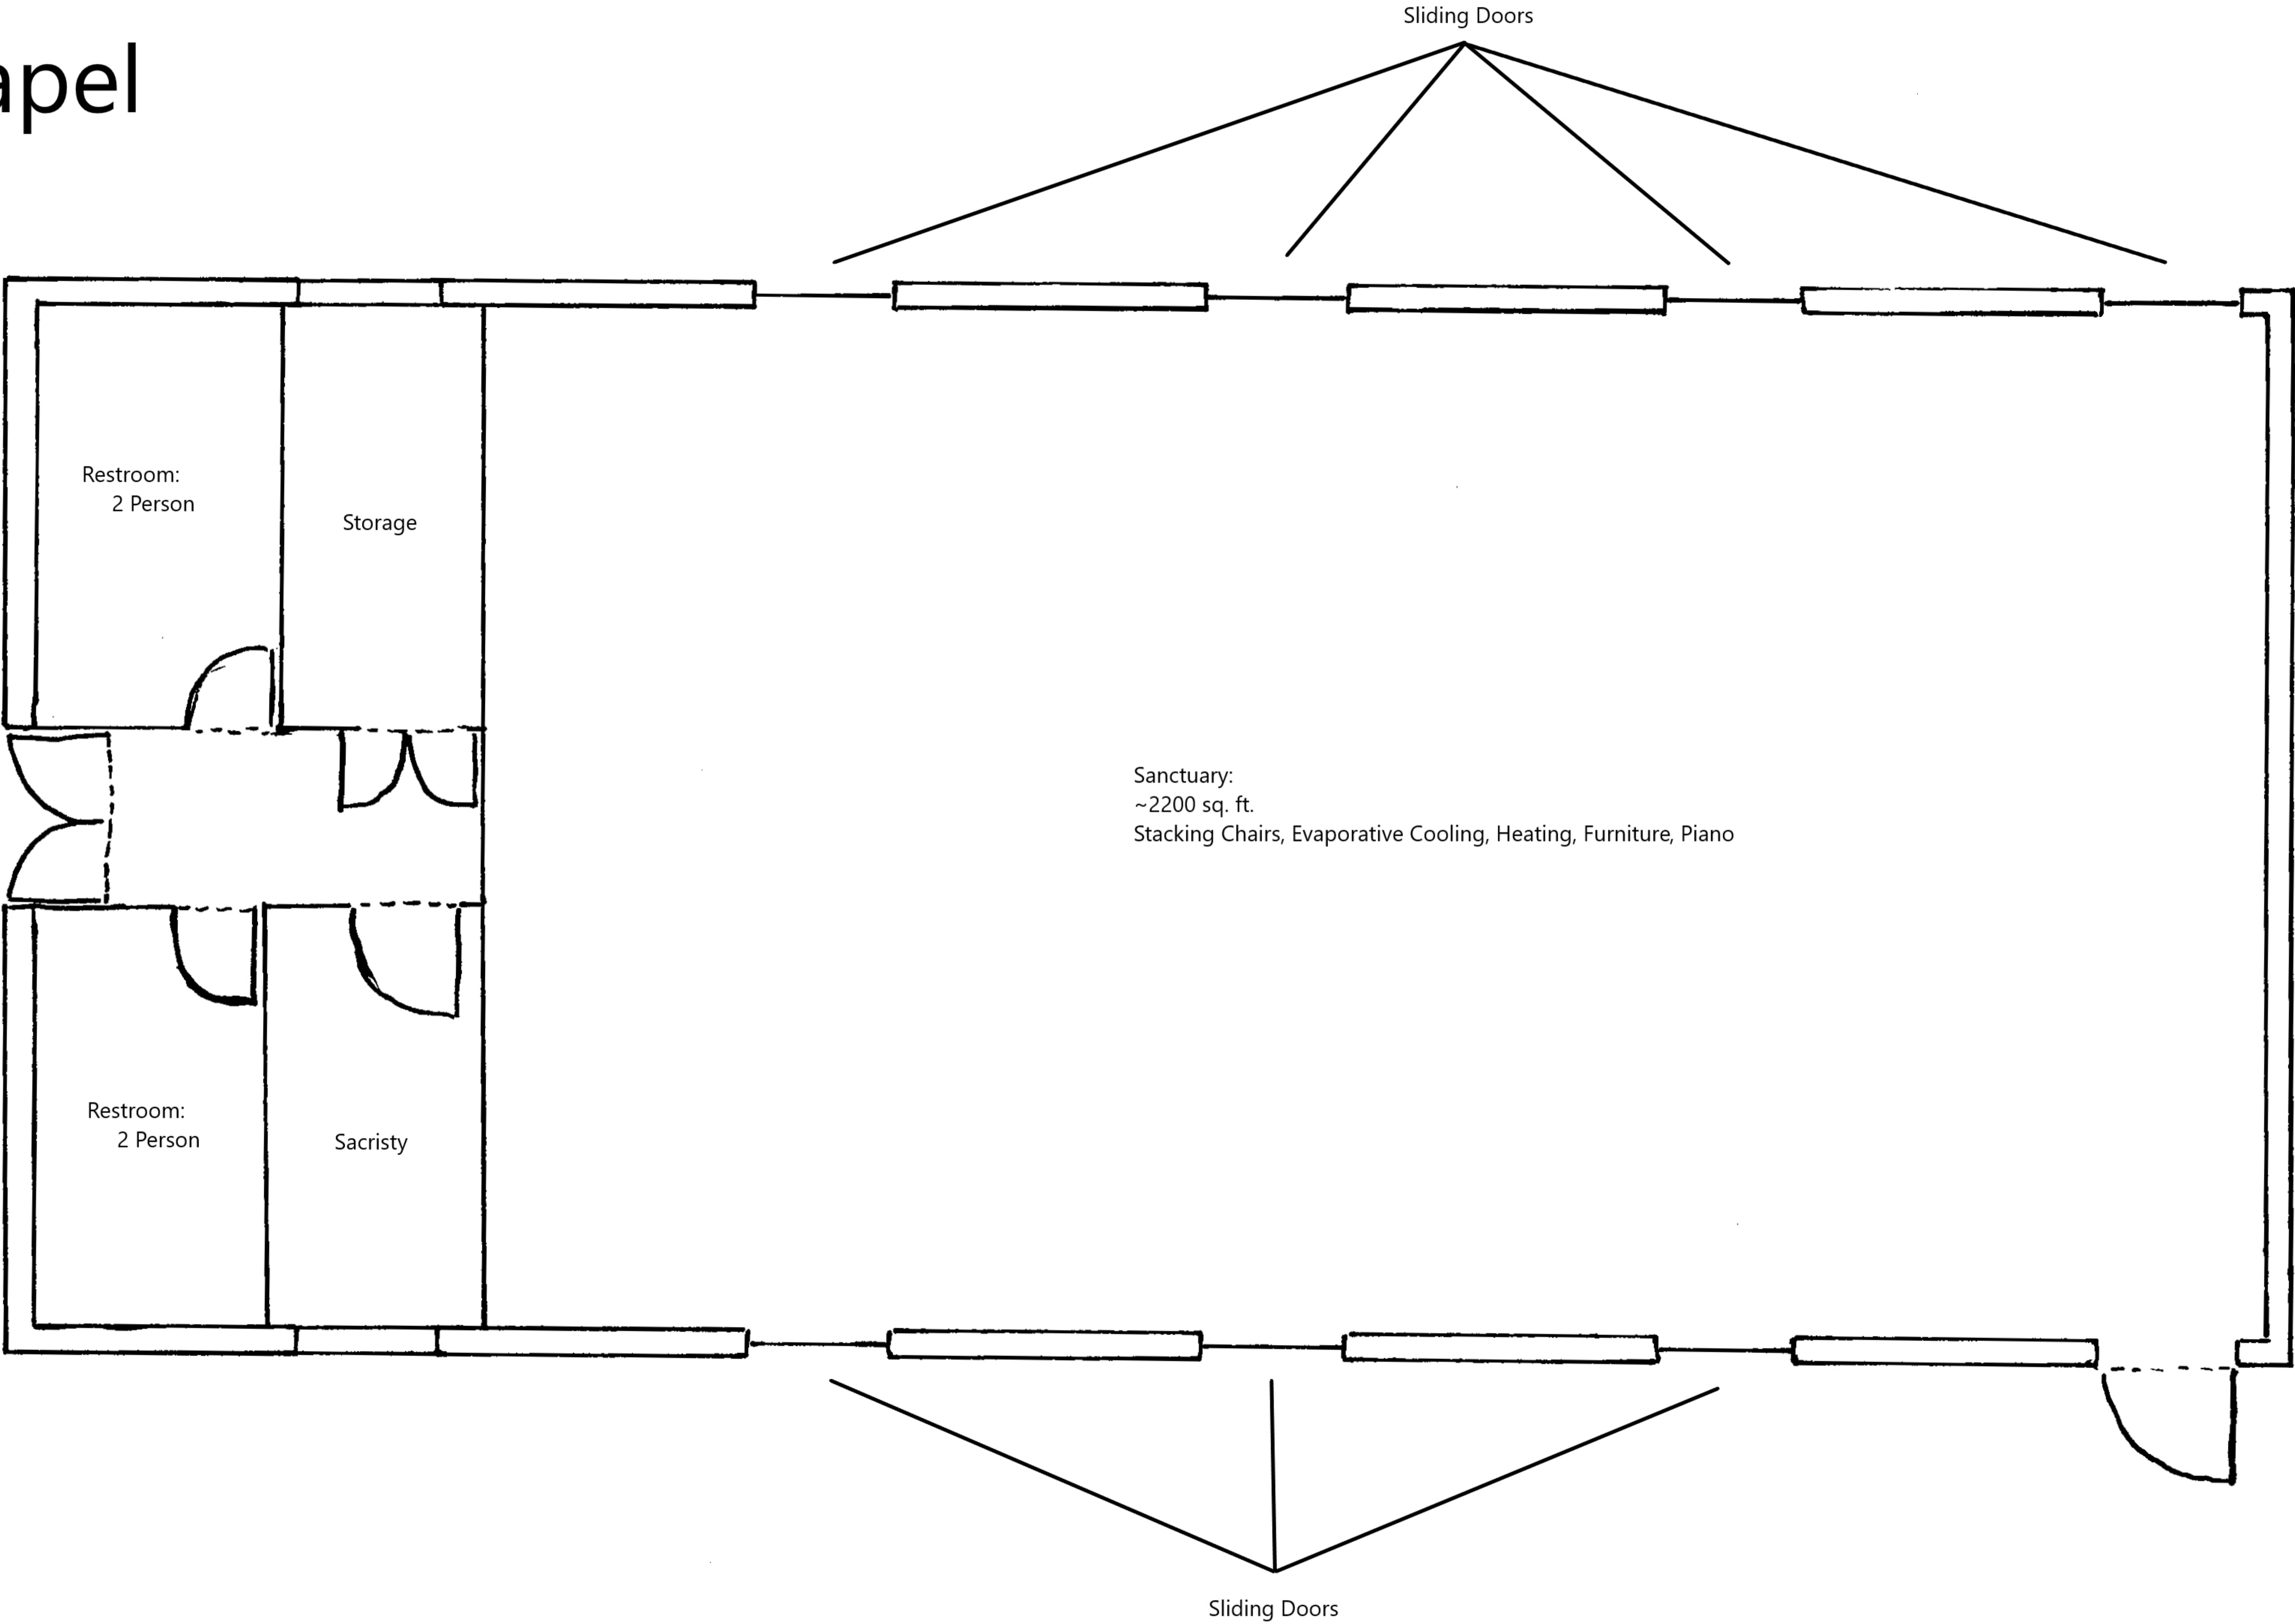

Chapel

Sliding Doors

Restroom:
2 Person

Storage

Sanctuary:
~2200 sq. ft.
Stacking Chairs, Evaporative Cooling, Heating, Furniture, Piano

Restroom:
2 Person

Sacristy

Sliding Doors