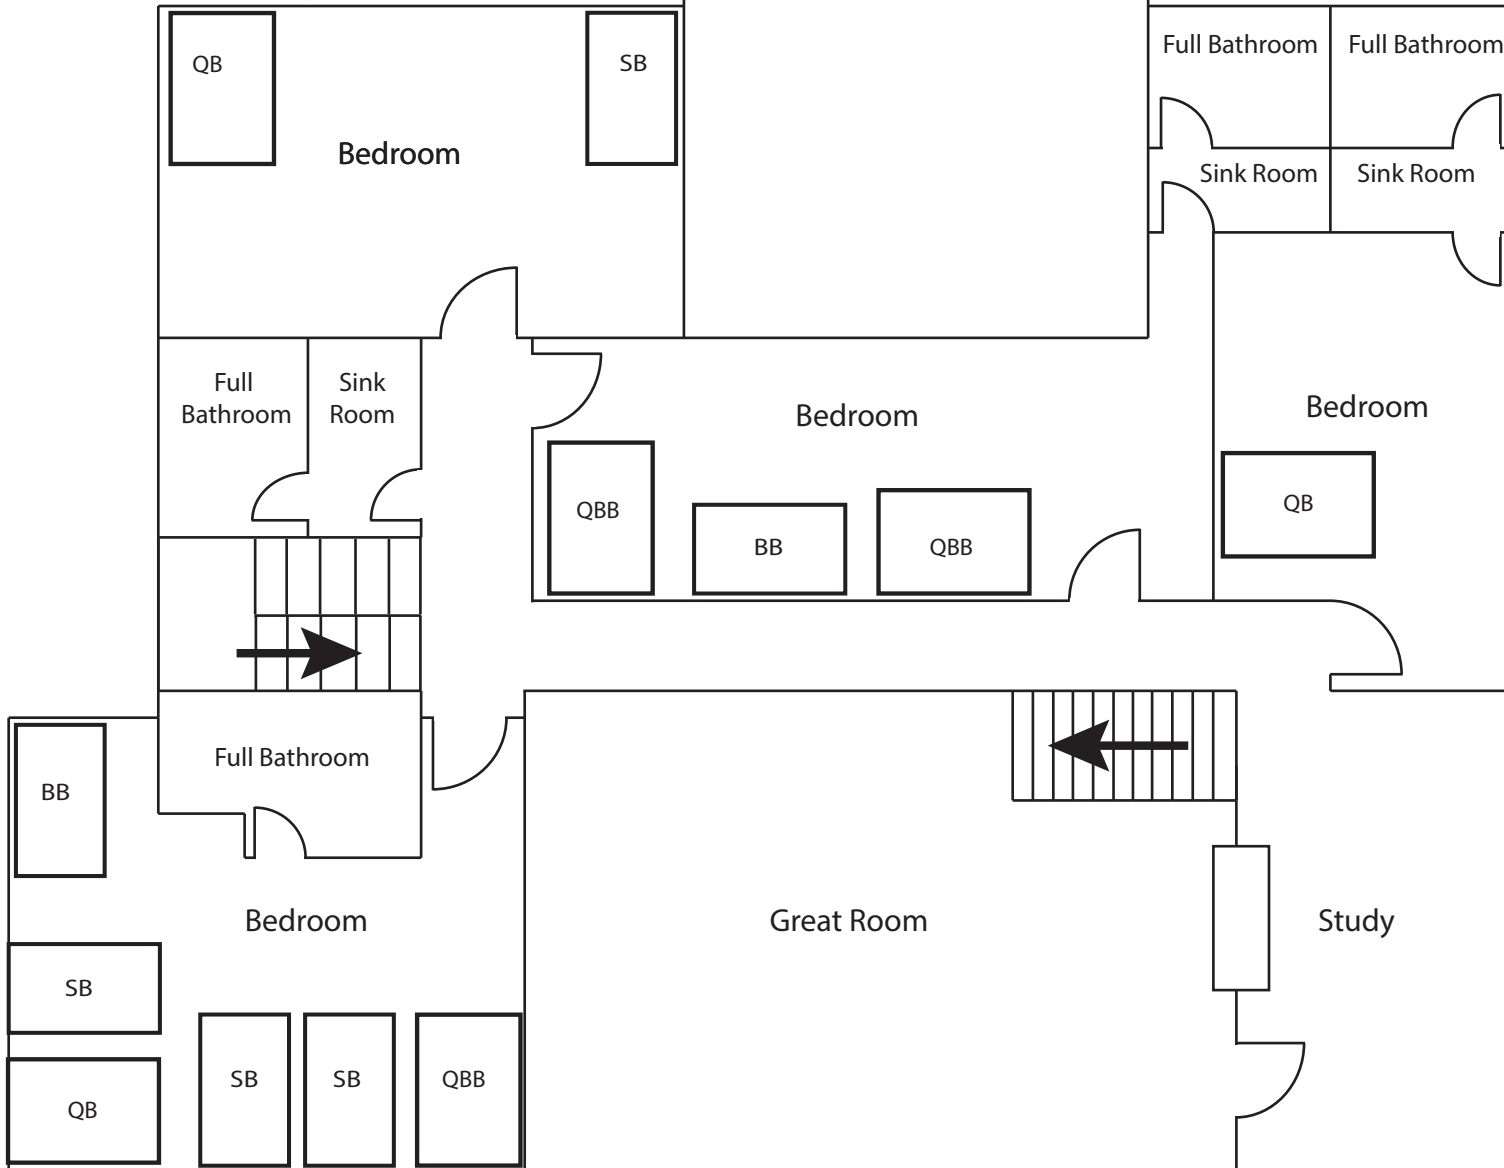

Loch Leven

Camp & Retreat Center

Campbell Lodge 2nd Floor

QBB = BUNK BED/QUEEN ON BOTTOM, SINGLE ON TOP

QB = QUEEN BED

BB = BUNK BED/SINGLE ON BOTTOM, SINGLE ON TOP

SB = SINGLE BED