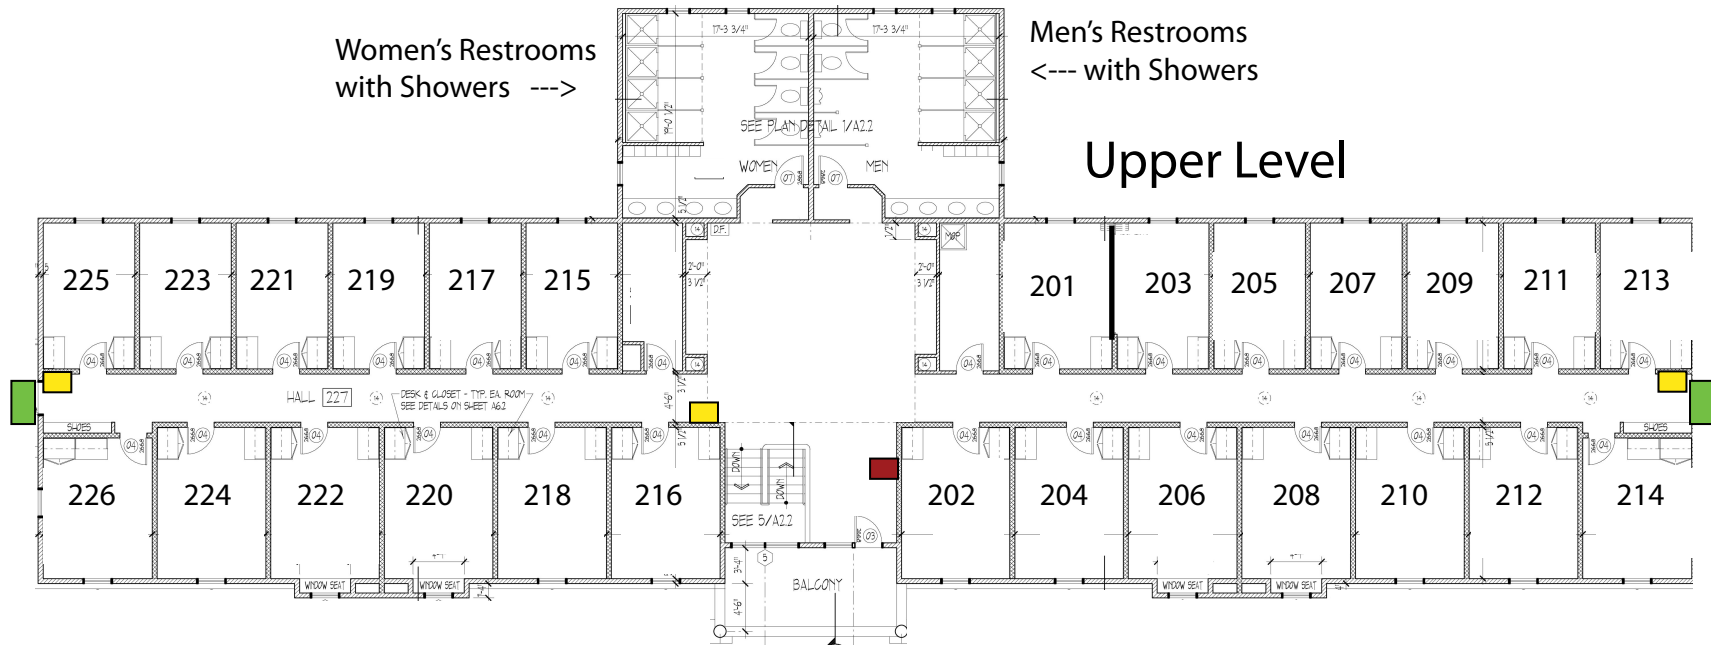

Women's Restrooms  
with Showers --->

Men's Restrooms  
<--- with Showers

## Upper Level

- Pull Station (To Sound Alarm)
- Fire Extinguisher
- Fire Exit

Meditation  
Studio

Storage

Bathroom/No Shower

## Ground Level